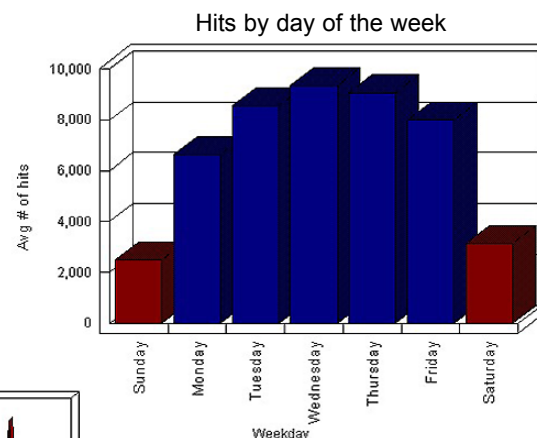

Public Awareness Of The Community Career Centre Is On The Rise

The Community Career Centre website offers a vast expanse of career information for youth in-school and out-of-school, employed and unemployed, "at risk" and not "at risk." To date we have received **3,301,963 hits** on our website, the top 10% most requested of which are featured to your left. Our access statistics, which have been logged since April 2001, boast a high user rate, with 77,958 total requests, 20,986 visits, and an average of **6,849.25 hits per day** (88.13% on weekdays and 11.87% on weekends, See *Hits by day of the week graph* below). On our most active day we received 125,124 hits.

A *hit* is any connection to our site, including inline image requests and errors. A *visit* is a series of consecutive requests from a user to our site.

Visit our website:
www.communitycc.ca