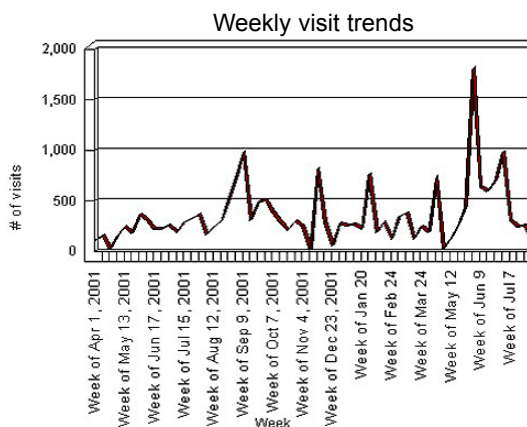

Public Awareness Of The Community Career Centre Is On The Rise

The Community Career Centre website offers a vast expanse of career information for youth in-school and out-of-school, employed and unemployed, "at risk" and not "at risk." To date we have received **3,301,963 hits** on our website, the top 10% most requested of which are featured to your left. Our access statistics, which have been logged since April 2001, boast a high user rate, with 77,958 total requests, 20,986 visits, and an average of **6,849.25 hits per day** (88.13% on weekdays and 11.87% on weekends, See *Hits by day of the week graph* below). On our most active day we received 125,124 hits.

A *hit* is any connection to our site, including inline image requests and errors. A *visit* is a series of consecutive requests from a user to our site.

Visit our website:
www.communitycc.ca